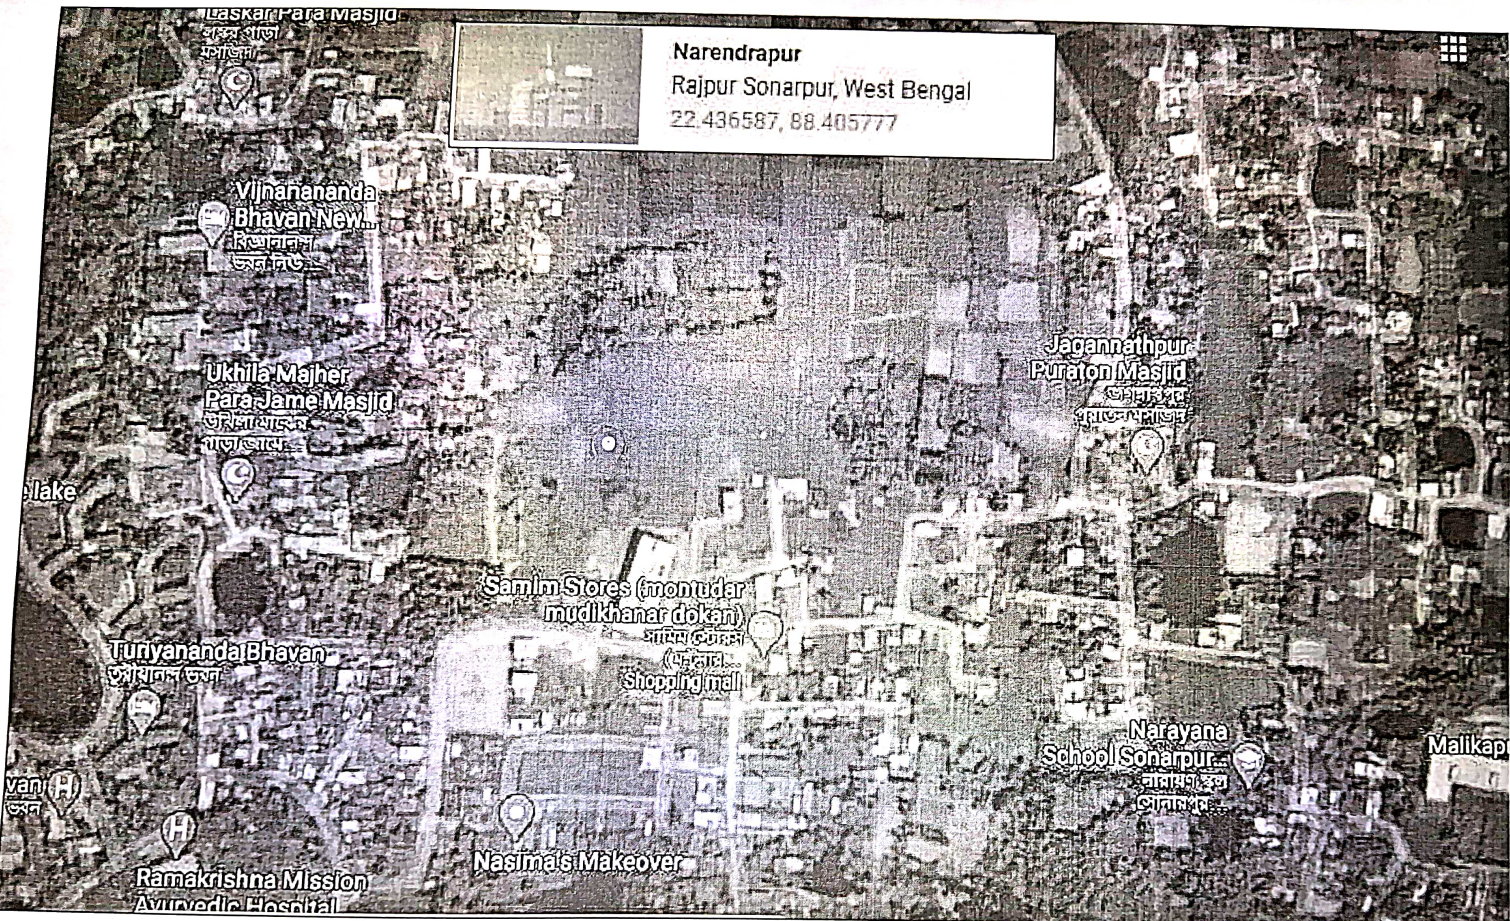

Narendrapur  
Rajpur Sonarpur, West Bengal  
22.436587, 88.405777

LAT LONG  
(22.436587,88.405777)

RAJWADA REALTECH  
*Bikasli Agarwal*  
PARTNER